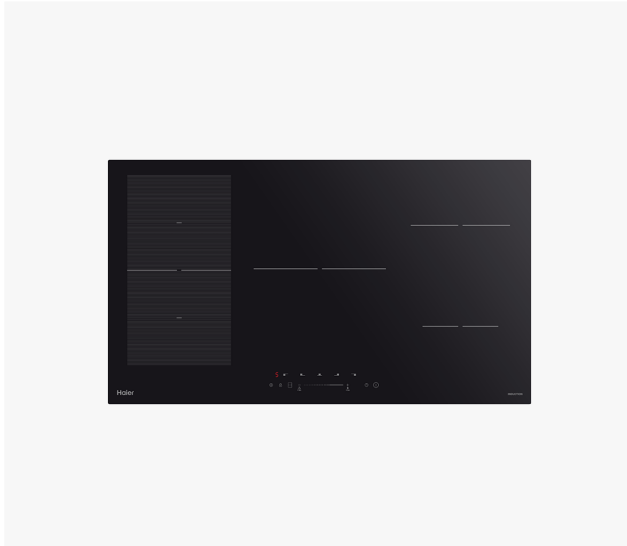

Induction Cooktop, 90cm, 5 Zones with Flexi Zone

Black Glass

Create multiple dishes at once with precise, instant-response induction technology and Flexi Zone.

- Five cook zones, including a Flexi Zone that can be paired to make a large cook surface
- Instant-response heating for busy lives
- Surface remains cool-to-touch until cookware is placed on it
- Designed to pair with a Haier wall oven in black glass

DIMENSIONS

Height	60 mm
Width	900 mm
Depth	520 mm

FEATURES & BENEFITS

Matching Design

The sleek black aesthetic matches the wider Haier family of appliances, pairing well with a black glass and stainless steel wall oven.

SPECIFICATIONS

Controls

Family match	Black & Stainless steel wall ovens
Timer	•
Touch and slide controls	•

Performance

Flexible zones	•
Heat settings	9 + Boost
Pause function	•
Sensor in coils	•

Power requirements