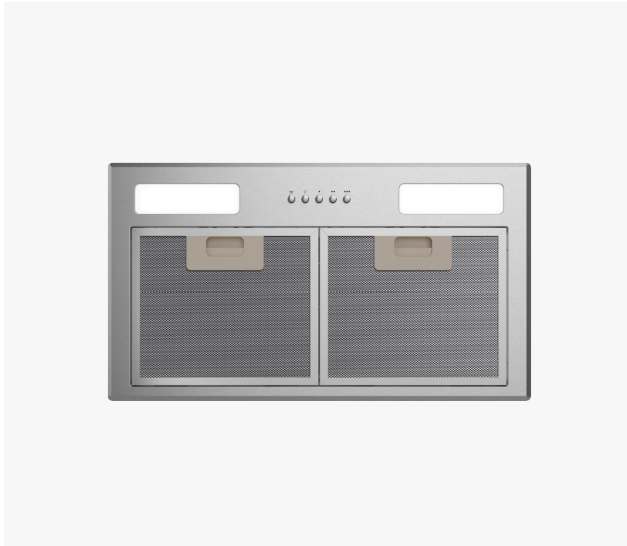

Integrated Insert Rangehood, 60cm

Stainless Steel

Providing effective extraction of steam, grease and odours, this sleek rangehood is perfectly hidden away in your cabinetry.

- Effective 780m³/hr airflow
- Seamlessly integrates into your kitchen cabinetry
- Dishwasher-safe aluminium filters for easy cleaning
- Energy-efficient LED lighting illuminates your cooktop

DIMENSIONS

Height	325 mm
Width	492 mm
Depth	277 mm

FEATURES & BENEFITS

Seamless Fit

For a minimal look in your kitchen, this insert rangehood integrates seamlessly into cabinetry above your cooktop.

Effective Extraction

Select between three fan speeds to ensure steam, odours and grease are extracted from your kitchen at the rate you need for your cooking.

Easy Cleaning

The aluminium filters are easy to remove and dishwasher-safe, for quick and simple cleaning.

A Joy To Use

Thoughtful design features enhance your cooking experience, with responsive push-button controls and energy-efficient LED lighting to illuminate your cooktop.

Installed To Suit

This rangehood offers ducted or recirculated extraction, so you can choose the solution that best suits your kitchen.