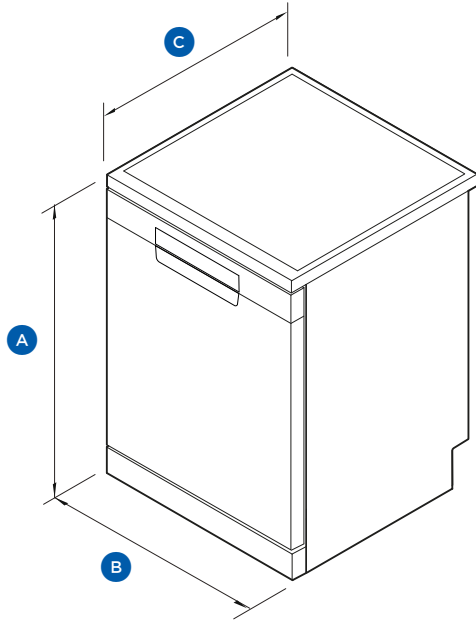

### ACCESSORIES

---

Cutlery basket  
Drain hose support  
Inlet hose

---

The models shown in this Specification Guide (SG) may not be available in all markets and are subject to change at any time. Product specifications may vary from those shown. This SG should not be used as installation guidance for any product. Further information is required to safely and correctly install the products featured here. Specific installation guidance will be available with the product on delivery and on our website [haier.com](http://haier.com)

## PRODUCT DIMENSIONS

		mm
<b>A</b>	Overall height	850 - 868
<b>B</b>	Overall width	597
<b>C</b>	Overall depth	599