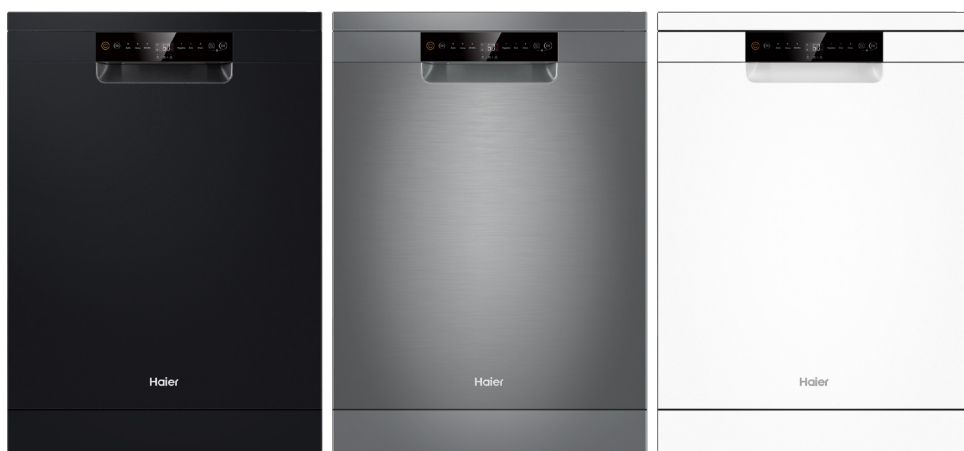

HDW13F0B1 - Black  
HDW13F0S1 - Satina  
HDW13F0W1 - White

## Freestanding Dishwasher, 13 Place Settings

Haier

Height

850 - 868mm

Width

597mm

Depth

600mm

### FEATURES

---

- Six wash programs including Auto Wash, Hygiene and Eco
  - Space for up to 13 place settings
  - 4.5 star water rating and 3 star energy rating
  - Adjustable basket to accommodate plates up to 320mm
  - Two foldable cup racks
  - Control panel with LED display and soft-touch buttons
  - Triple filtration technology to filter water throughout the wash
- 