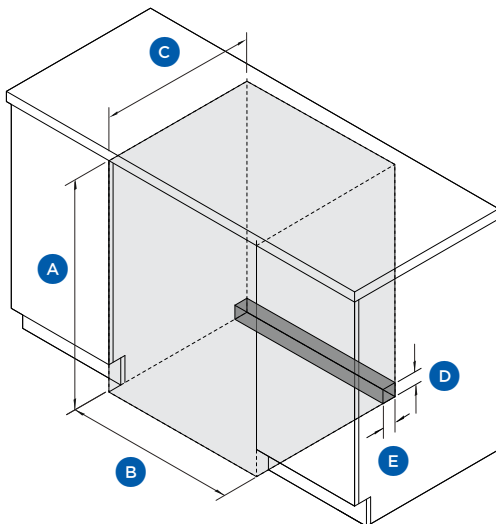

A	Overall height of cavity	850 - 868
B	Overall width of cavity	600
C	Minimum depth of cavity	600
D	Height of rear plumbing and electrical clearance	100 - 145*
E	Depth of rear plumbing and electrical clearance	60

*Depending on feet height.

SERVICES

Supply	220-240V, 50Hz, 10A
Plumbing	3/4 BSP (20mm) connector water inlet hose Min. 34.5kPa, max 1034kPa Cold water connection 22C

The models shown in this Specification Guide (SG) may not be available in all markets and are subject to change at any time. Product specifications may vary from those shown. This SG should not be used as installation guidance for any product. Further information is required to safely and correctly install the products featured here. Specific installation guidance will be available with the product on delivery and on our website haier.com