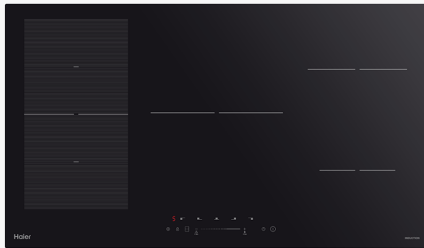

90cm 600 Series Induction Cooktop, 5 Zone, Flexi Zone

Black Glass

Create multiple dishes at once with precise, instant-response induction technology and Flexi Zone.

- Five cook zones, including a Flexi Zone that can be paired to make a large cook surface
- Instant-response heating for busy lives
- Surface remains cool-to-touch until cookware is placed on it
- Designed to pair with a Haier wall oven in black glass

DIMENSIONS

Height	60 mm
Width	900 mm
Depth	520 mm

FEATURES & BENEFITS

Matching Design

The sleek black aesthetic matches the wider Haier family of appliances, pairing well with a black glass and stainless steel wall oven.