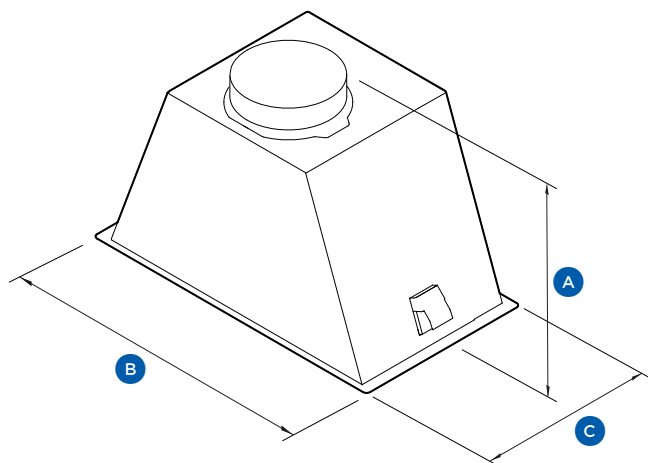

D 290mm

Weight (packaged)

13kg

Weight (product)

12kg

FEATURES

- Wi-Fi enabled for easy control using the SmartHQ™ app
- Easy to use touch controls
- With two (HPH60IMB2) or three (HPH90IMB2) dishwasher-safe filters
- Three fan speeds, plus a booster, for efficient extraction
- Pair this rangehood with a compatible Haier cooktop, and the rangehood will automatically adjust extraction rate based on the cooktop power level

Product Overview

PRODUCT DIMENSIONS

	mm
A Overall height	305
Height without ducting adapter	275
B Overall width	520
C Overall depth	290

CAVITY DIMENSIONS

	mm
A Overall width of the cutout	500
B Overall depth of the cutout	265

SERVICES

- Supply 220-240 V, 50 Hz
- Service 10 A
- Connection Flex cord with plug

Product Overview

PRODUCT DIMENSIONS

	mm
A Overall height	305
Height without ducting adapter	275
B Overall width	850
C Overall depth	290

CAVITY DIMENSIONS

	mm
A Overall width of the cutout	830
B Overall depth of the cutout	265

SERVICES

- Supply 220-240 V, 50 Hz
- Service 10 A
- Connection Flex cord with plug