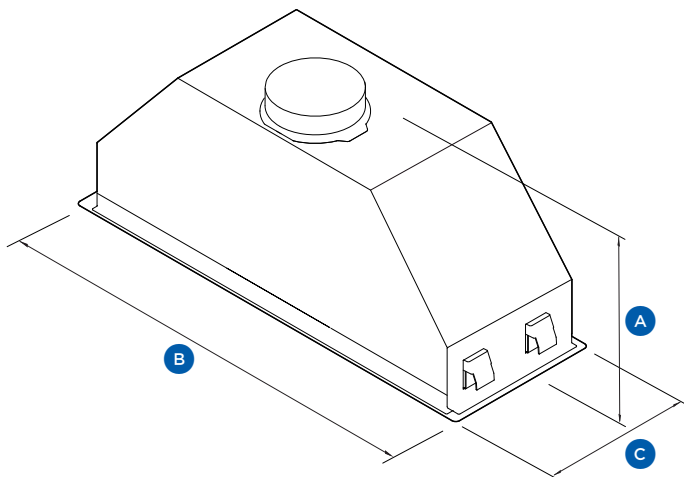

Product Overview

PRODUCT DIMENSIONS

	mm
A Overall height	305
Height without ducting adapter	275
B Overall width	520
C Overall depth	290

CAVITY DIMENSIONS

	mm
A Overall width of the cutout	500
B Overall depth of the cutout	265

SERVICES

- Supply 220-240 V, 50 Hz
- Service 10 A
- Connection Flex cord with plug

Product Overview

PRODUCT DIMENSIONS

	mm
A Overall height	305
Height without ducting adapter	275
B Overall width	850
C Overall depth	290

CAVITY DIMENSIONS

	mm
A Overall width of the cutout	830
B Overall depth of the cutout	265

SERVICES

- Supply 220-240 V, 50 Hz
- Service 10 A
- Connection Flex cord with plug