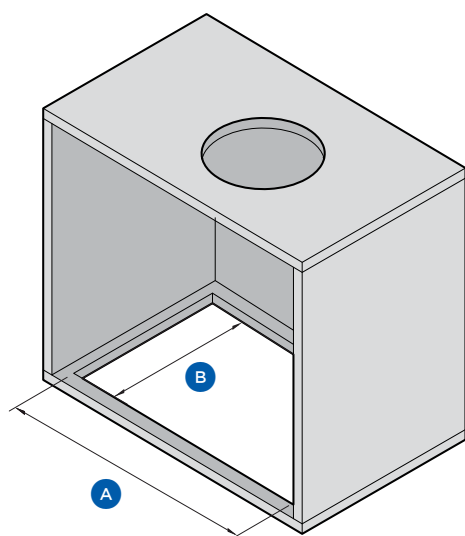

Product Overview

PRODUCT DIMENSIONS

	mm
A Overall height	305
Height without ducting adapter	275
B Overall width	520
C Overall depth	290

CAVITY DIMENSIONS

	mm
A Overall width of the cutout	500
B Overall depth of the cutout	265

SERVICES

- Supply 220-240 V, 50 Hz
- Service 10 A
- Connection Flex cord with plug

Product Overview

PRODUCT DIMENSIONS

	mm
A Overall height	305
Height without ducting adapter	275
B Overall width	850
C Overall depth	290

CAVITY DIMENSIONS

	mm
A Overall width of the cutout	830
B Overall depth of the cutout	265

SERVICES

- Supply 220-240 V, 50 Hz
- Service 10 A
- Connection Flex cord with plug