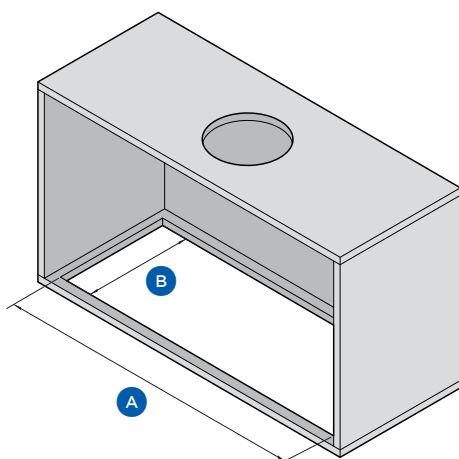

Product Overview

PRODUCT DIMENSIONS

	mm
A Overall height	305
Height without ducting adapter	275
B Overall width	520
C Overall depth	290

CAVITY DIMENSIONS

	mm
A Overall width of the cutout	500
B Overall depth of the cutout	265

SERVICES

- Supply 220-240 V, 50 Hz
- Service 10 A
- Connection Flex cord with plug

Product Overview

PRODUCT DIMENSIONS

	mm
A Overall height	305
Height without ducting adapter	275
B Overall width	850
C Overall depth	290

CAVITY DIMENSIONS

	mm
A Overall width of the cutout	830
B Overall depth of the cutout	265

SERVICES

- Supply 220-240 V, 50 Hz
- Service 10 A
- Connection Flex cord with plug