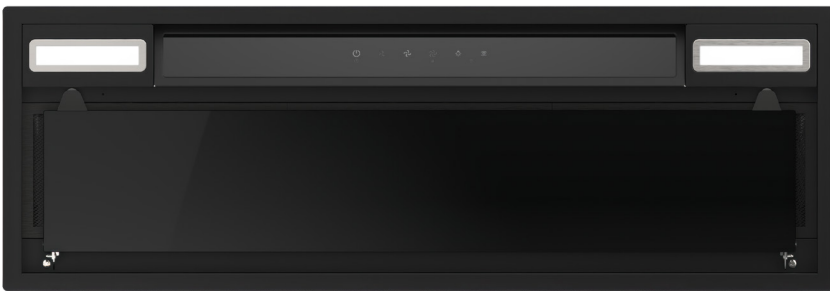

HPH60IMB2, HPH90IMB2

Integrated Insert Rangehood

60cm and 90cm Black

HPH60IMB2

HPH90IMB2

HPH60IMB2

H 275mm

W 520mm

D 290mm

Weight (packaged)

13kg

Weight (product)

12kg

FEATURES

- Wi-Fi enabled for easy control using the SmartHQ™ app
- Easy to use touch controls
- With two (HPH60IMB2) or three (HPH90IMB2) dishwasher-safe filters
- Three fan speeds, plus a booster, for efficient extraction
- Pair this rangehood with a compatible Haier cooktop, and the rangehood will automatically adjust extraction rate based on the cooktop power level