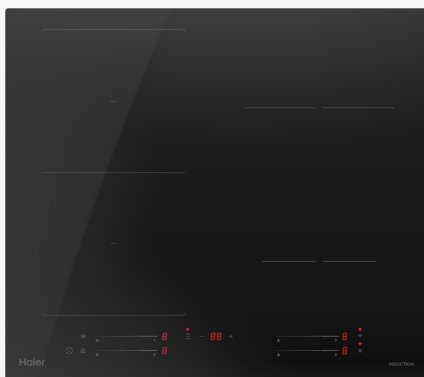

60cm 500 Series Induction Cooktop, 4 Zone, Flexi Zone, Low Current

Black Glass

Replace your existing gas or electric cooktop with this low current Induction Cooktop. Enjoy the benefits of induction cooking, with the potential to use the existing wiring in your kitchen*

- 19.7A rated current and 4.5kW rated power can be used with existing wiring*

- Hood to hob connection pairs extraction rate of a linked rangehood to the cook zone power level
- Four cook zones, that can be paired to make two large Flexi Zone cook surfaces
- Surface remains cool-to-touch until cookware is placed on it, with instant-response heating
- Wi-Fi enabled for easy control using the SmartHQ™ app

DIMENSIONS

Height	60 mm
Width	520 mm
Depth	590 mm

FEATURES & BENEFITS

Low Current Induction

This compact induction cooktop is the ideal option for replacing your gas or ceramic cooktop. With the potential to use existing wiring, this 19.7A rated current and 4.5kW rated power induction cooktop supports cost effective installations.*