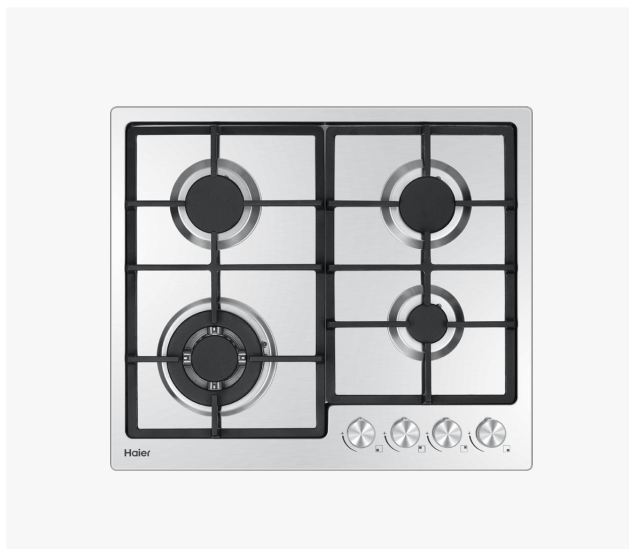

Gas on Steel Cooktop, 60cm

Stainless Steel

Cook with the flair and flame of gas, using this compact black cooktop with four burners including a wok burner.

- Four burners, including a wok burner for high heat cooking
- Single surface cast iron trivets make it easy to slide cookware between burners
- Includes a flame failure safety system
- Designed to pair with a Haier black and stainless steel wall oven

DIMENSIONS

Height	88 mm
Width	580 mm
Depth	500 mm

FEATURES & BENEFITS

Rapid Heating And Control

Master high heat cooking with the powerful wok burner, or use a smaller burner for low simmer control.

Intuitive Controls

With electronic ignition and intuitive dial controls.

Flame Failure Safety

If the flame is accidentally extinguished, a flame failure device turns off the gas for your safety.

A Joy To Use

Cast iron trivets form a flat surface, making it easy to slide your pots and pans across the cooktop as you create a delicious meal.

Matching Design

This gas on steel cooktop matches the wider Haier family of appliances, pairing well with a stainless steel and black wall oven.

SPECIFICATIONS

Burner ratings

Left front	Triple burner 13.7MJ/h
Left rear	Semi rapid burner 6.3MJ/h
Right front	Auxiliary 3.6MJ/h
Right rear	Semi rapid burner 6.3MJ/h